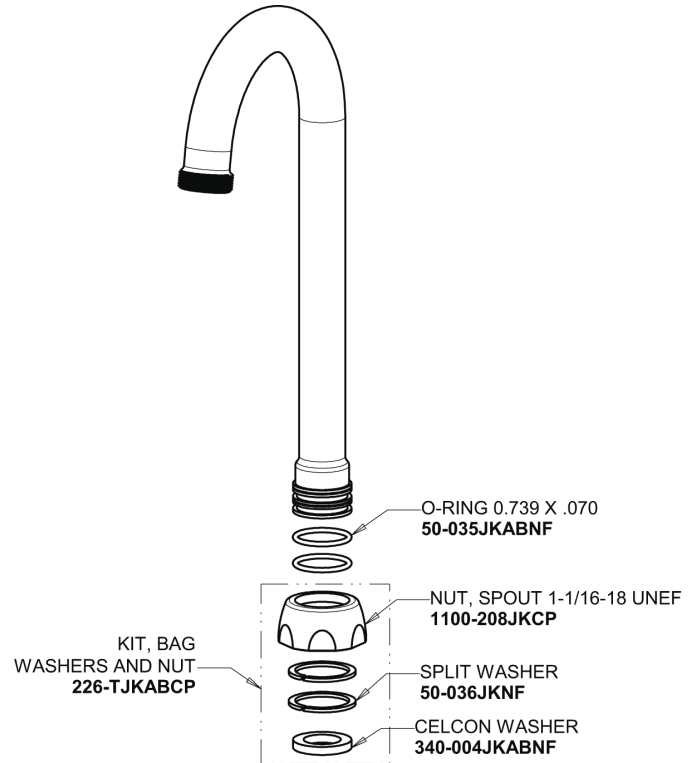

# Repair Parts

895-ABCP

Hot and Cold Water Sink Faucet

a Geberit company

## Base Parts:

## 3-1/2" Rigid / Swing Gooseneck Spout GN1AJKABCP

## 2-3/8" Lever Handle 369-PRJKCP