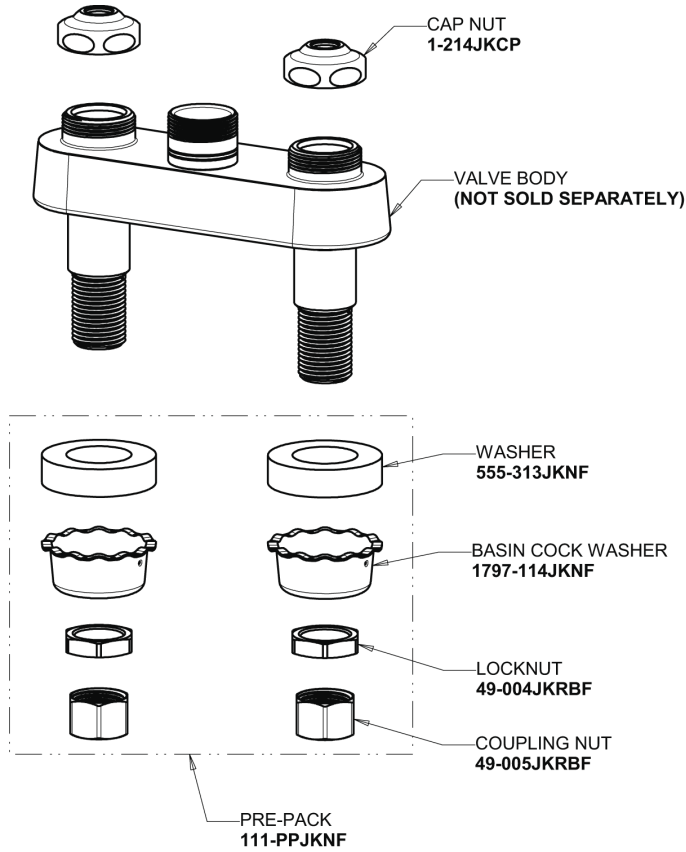

# Repair Parts

895-ABCP

Hot and Cold Water Sink Faucet

a Geberit company

## Base Parts:

## 3-1/2" Rigid / Swing Gooseneck Spout GN1AJKABCP

## 2-3/8" Lever Handle 369-PRJKCP